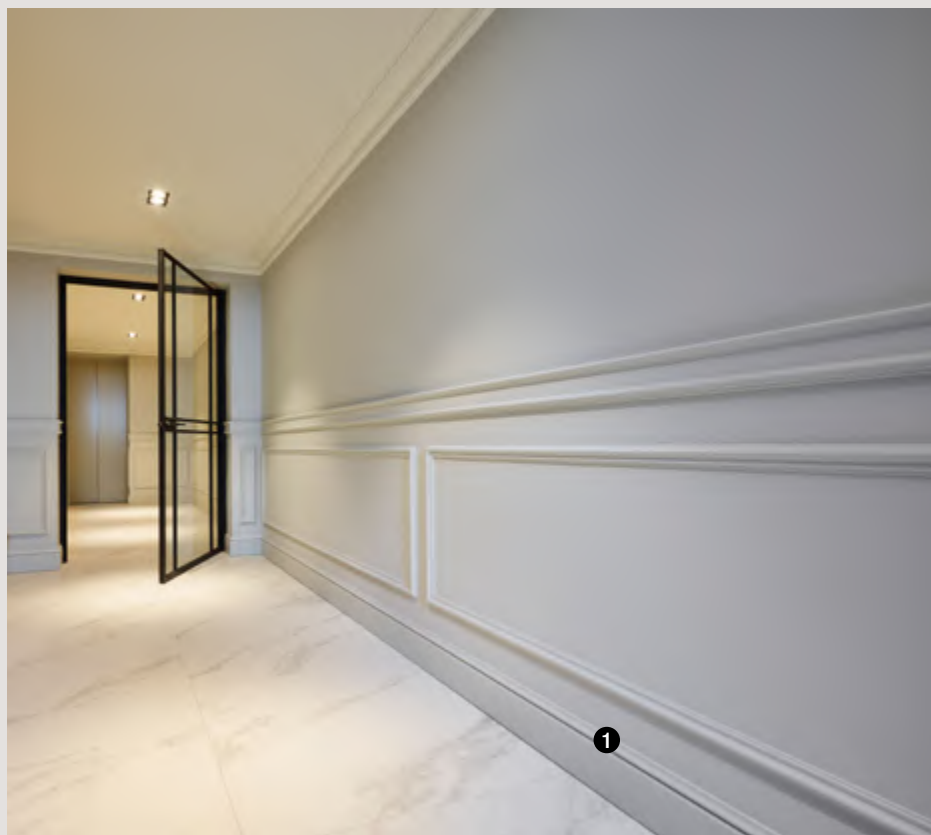

3. GO!

Easy to install

INSTALLATION VIDEOS & MANUALS
DECOFIX GLUE CALCULATOR

SCAN THE QR CODE OR
VISIT WWW.ORACDECOR.COM > INSTALLATION

1 SX118

Transform bare walls into eye-catching elevations.

ORAC[®]
DECOR