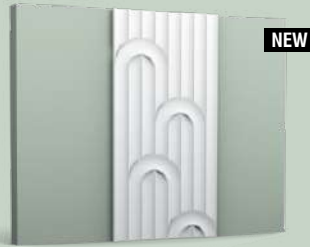

W212 VALLEY LOOP

200 x 25 x 1,2 cm
Purotouch®