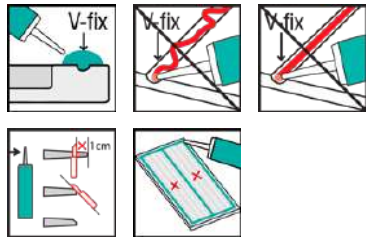

DecoFix EXTRA
FX200 310ml > 80m
FX210 80ml > 20m

Purotouch® Dureopolymer

JOINTS

Interior Exterior

DecoFiller
FL300 310ml > 30m

Purotouch® Dureopolymer Durofoam

FINISHER

Interior Shrinkfree Paintable